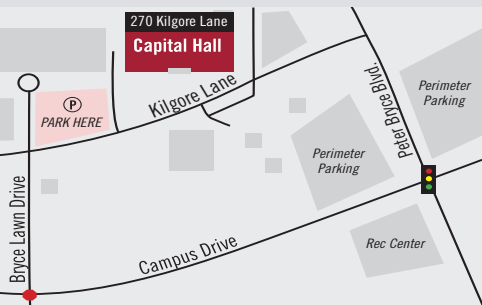

Join us!

Global Café, an initiative of the Center for Community-Based Partnerships, takes place in **Capital Hall** on the Bryce Campus of The University of Alabama.

Free parking for evening events.

Ask for parking pass at the front desk.